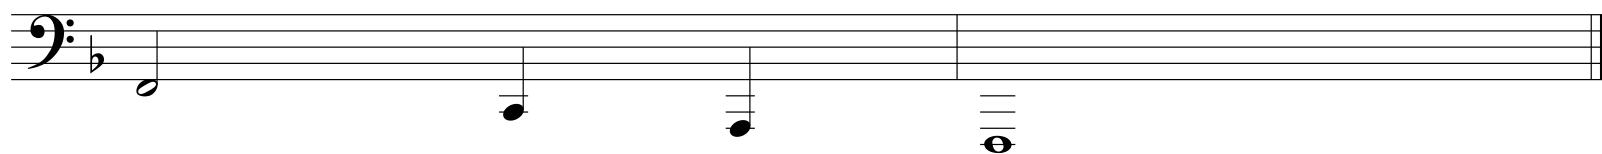

RED BELT – Tuba only – Bobcat Kung-Fu

F Concert Scale with arpeggio – memorized.

Bb Concert Scale with arpeggio, memorized, quarter note = 120.

*This scale is the SAME as you played for your White Belt! You just need to play it faster!!