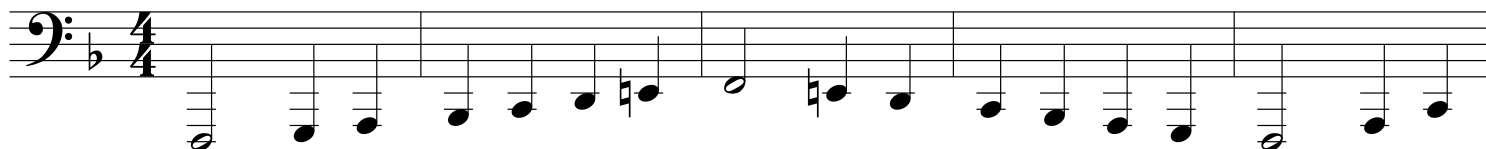

RED BELT – Tuba only – Bobcat Kung-Fu

F Concert Scale with arpeggio – memorized.

Bb Concert Scale with arpeggio, memorized, quarter note = 120.

*This scale is the SAME as you played for your White Belt! You just need to play it faster!!